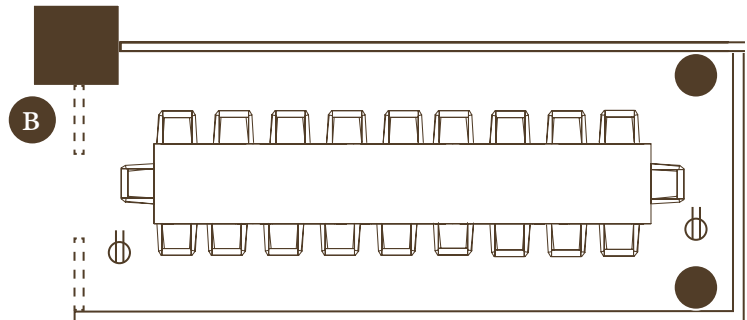

## PRIVATE ROOM

*Intimate and private, exclusively for Members.*

Rizal Room is an appointed room for vast celebration and family gathering and also serve as an ever-changing gallery of contemporary art.

### B RIZAL ROOM | 68 sqm

- 1 round table (60 inches) for 12 pax with living room set-up
- 4 round tables (60 inches) for 8 pax each
- 1 long table for 20 pax

Legend:  Power Outlet  Windows  Door  Post

Furniture and other elements may be personalized.