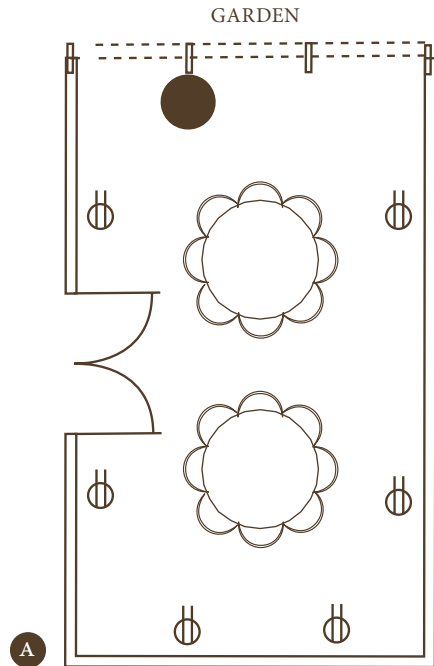

## PRIVATE ROOM

*Intimate and private, exclusively for Members.*

Sta. Ana is an appointed room for smaller gathering and also serve as an ever-changing gallery of contemporary art.

A STA. ANA | 35 sqm

- round table for 10 pax with living room set-up
- 2 round tables (48 inches) for 8 pax each
- long table for 16 pax with living room set-up

## PRIVATE ROOM

*Intimate and private, exclusively for Members.*

Rizal Room is an appointed room for vast celebration and family gathering and also serve as an ever-changing gallery of contemporary art.

### B RIZAL ROOM | 68 sqm

- 1 round table (60 inches) for 12 pax with living room set-up
- 4 round tables (60 inches) for 8 pax each
- 1 long table for 20 pax

Legend:  Power Outlet  Windows  Door  Post

Furniture and other elements may be personalized.